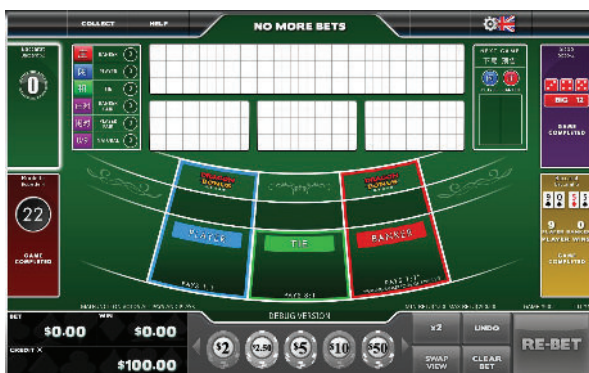

fusion

VIRTUAL MULTIGAME

Play Up to Four Different Games at One Terminal!

HOW TO PLAY

- Insert cash or ticket into the bill acceptor.
- Touch your desired chip value from the casino chips across the bottom of the screen.
- Touch the number or area on the screen where you'd like to place your bet.
- The winning outcome will be displayed on screen, and paid out accordingly.
- Previous results and game statistics are shown across the top of the screen.
- Wagers, winnings, and credits remaining can be found at the bottom of the screen.
- Switch between roulette, sic bo, and baccarat by selecting any of the four colored tabs on either side of the terminal screen.

BUTTONS

HELP – Game information

COLLECT – Collect your winnings

UNDO – Undo your current wager

CLEAR – Clear your current wager

RE-BET – Places your last wager again with a single button press.

CASINO LOGO
HERE