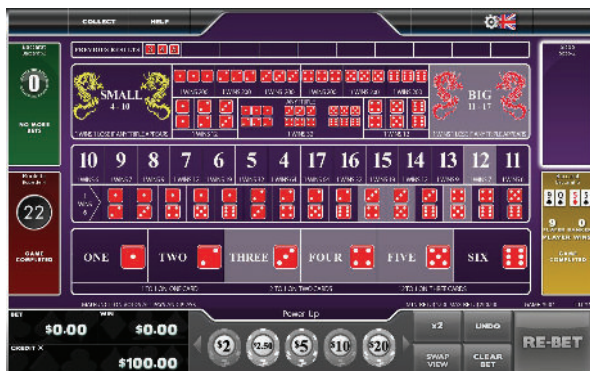

fusion

VIRTUAL MULTIGAME

© 2017 Scientific Games Corporation. All rights reserved. Bet with your head, not over it. If you or someone you know has a gambling problem and wants help, call 1-800-GAMBLER.

CASINO LOGO
HERE